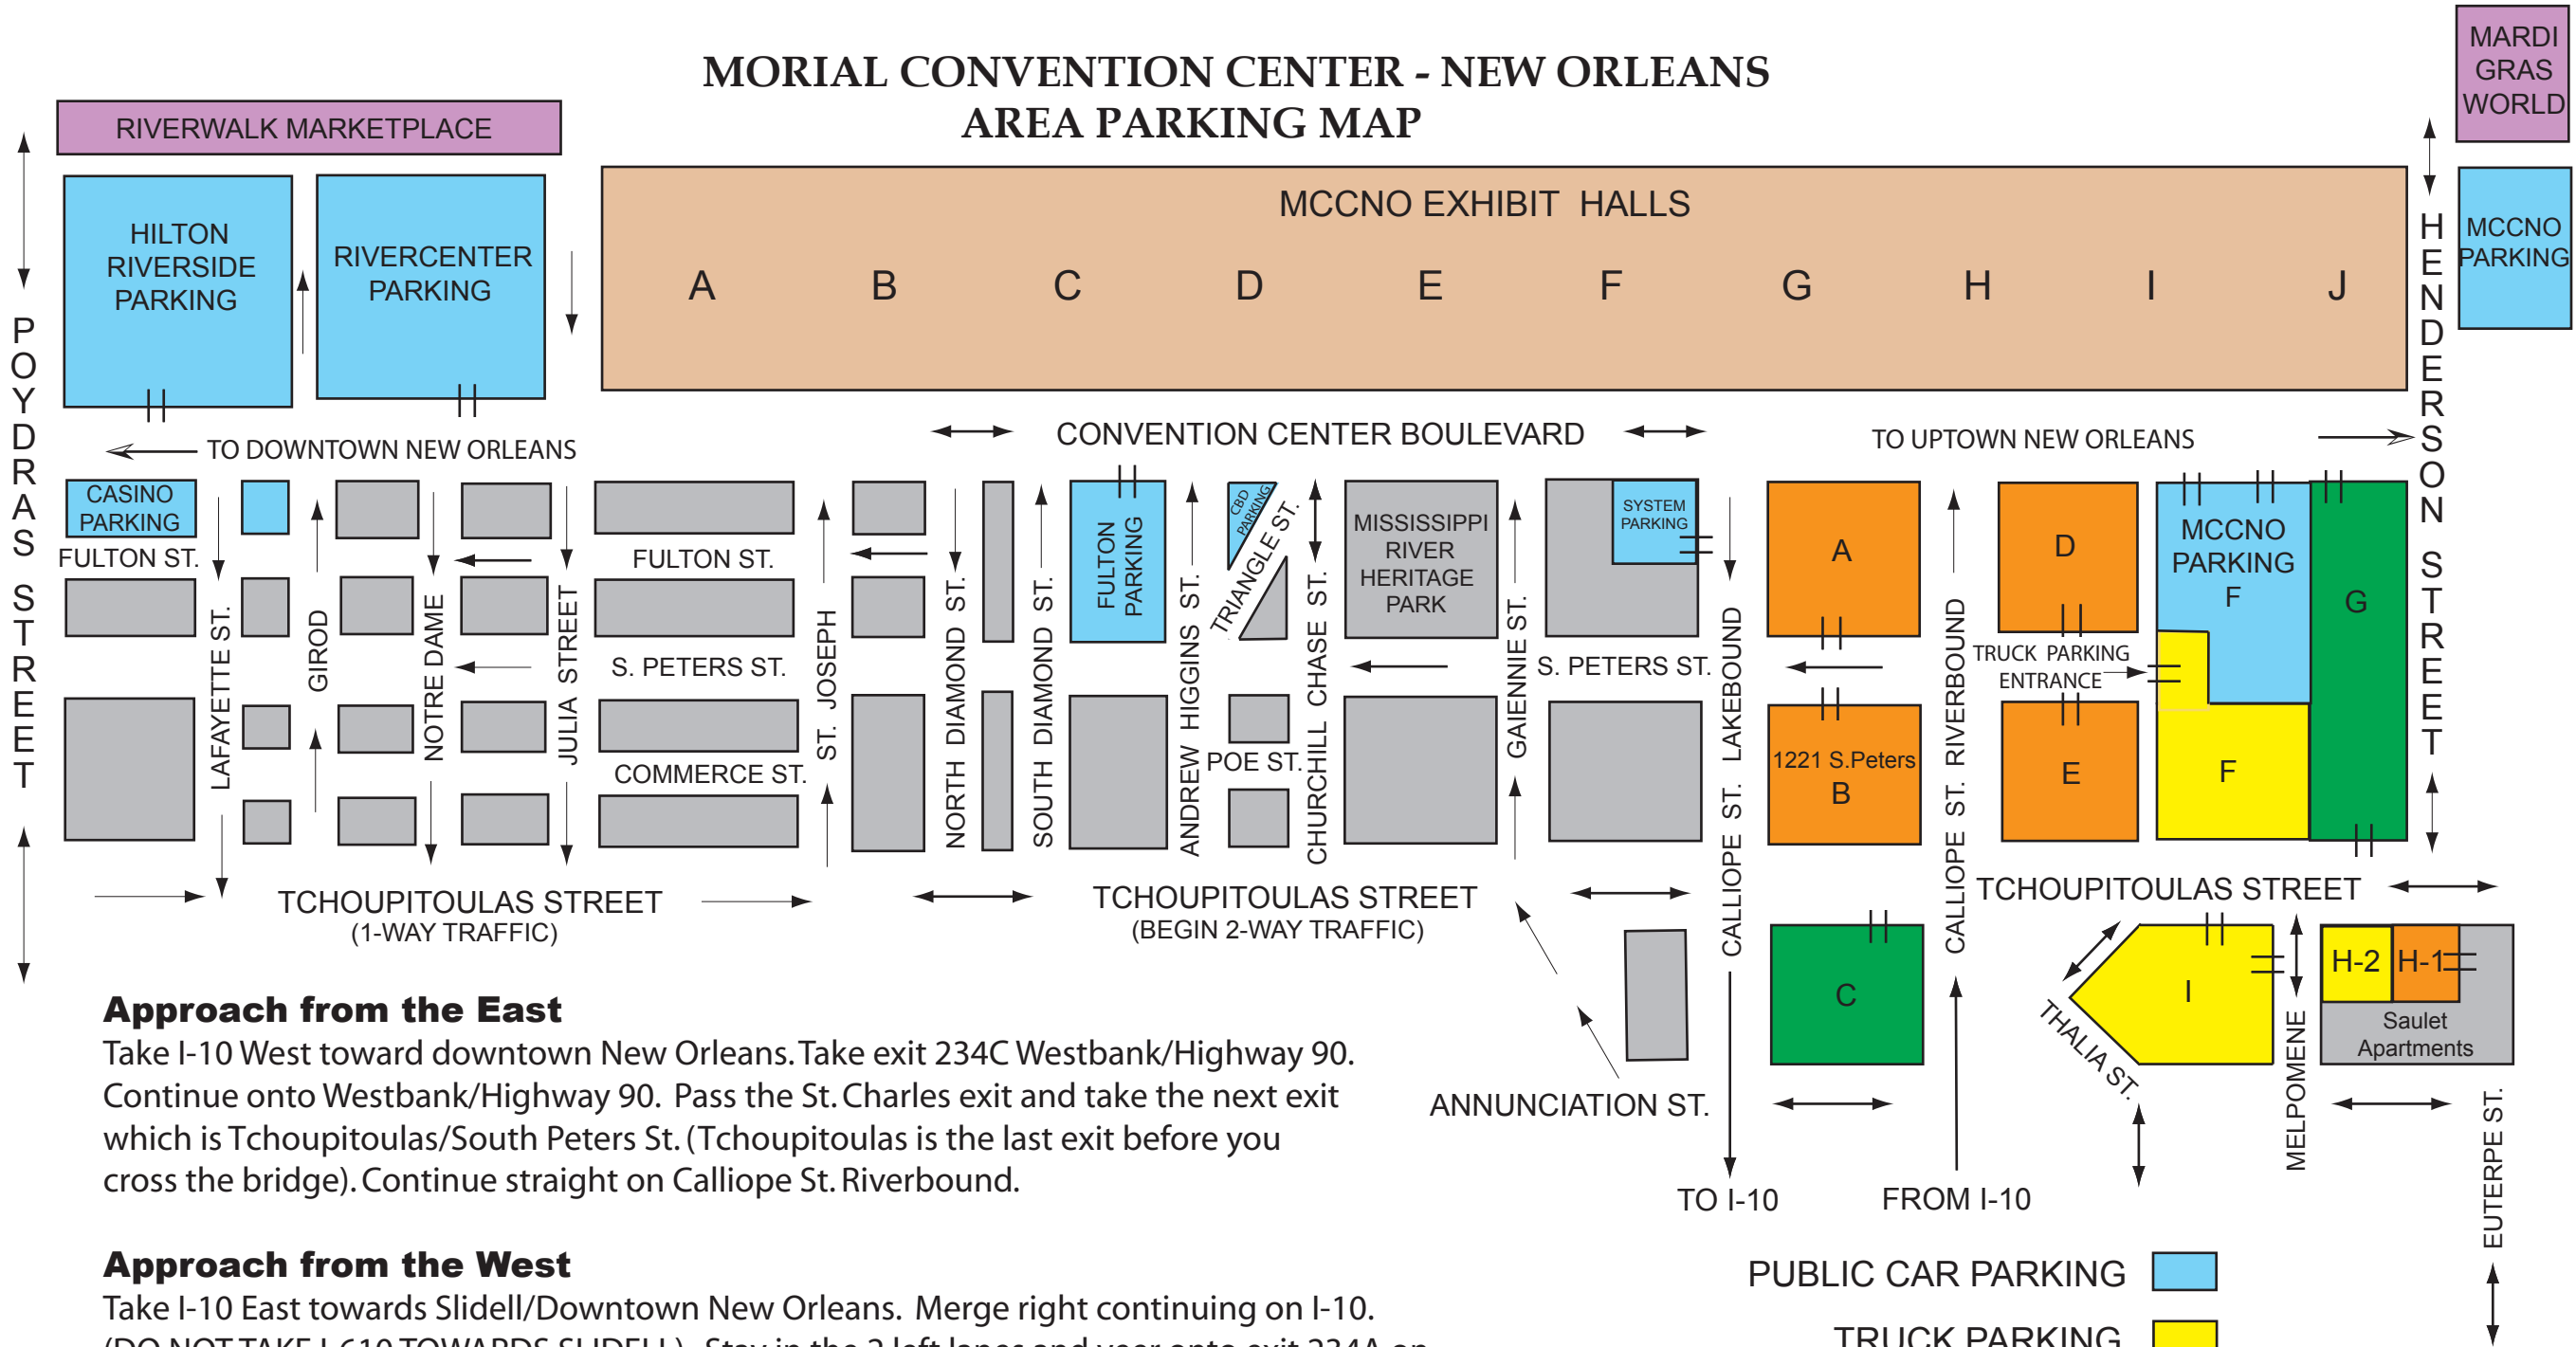

MORIAL CONVENTION CENTER - NEW ORLEANS AREA PARKING MAP

Approach from the East

Take I-10 West toward downtown New Orleans. Take exit 234C Westbank/Highway 90. Continue onto Westbank/Highway 90. Pass the St. Charles exit and take the next exit which is Tchoupitoulas/South Peters St. (Tchoupitoulas is the last exit before you cross the bridge). Continue straight on Calliope St. Riverbound.

Approach from the West

Take I-10 East towards Slidell/Downtown New Orleans. Merge right continuing on I-10. (DO NOT TAKE I-610 TOWARDS SLIDELL). Stay in the 2 left lanes and veer onto exit 234A on the left toward Westbank/Highway 90. (DO NOT REMAIN ON I-10 TOWARDS SLIDELL). Exit right at Tchoupitoulas/South Peters St. exit (Tchoupitoulas is the last exit before you cross the bridge). Continue straight on Calliope Street Riverbound.

- PUBLIC CAR PARKING ■
- TRUCK PARKING ■
- CAR / TRUCK - INTERCHANGEABLE PARKING ■
- OCCUPIED LOTS ■