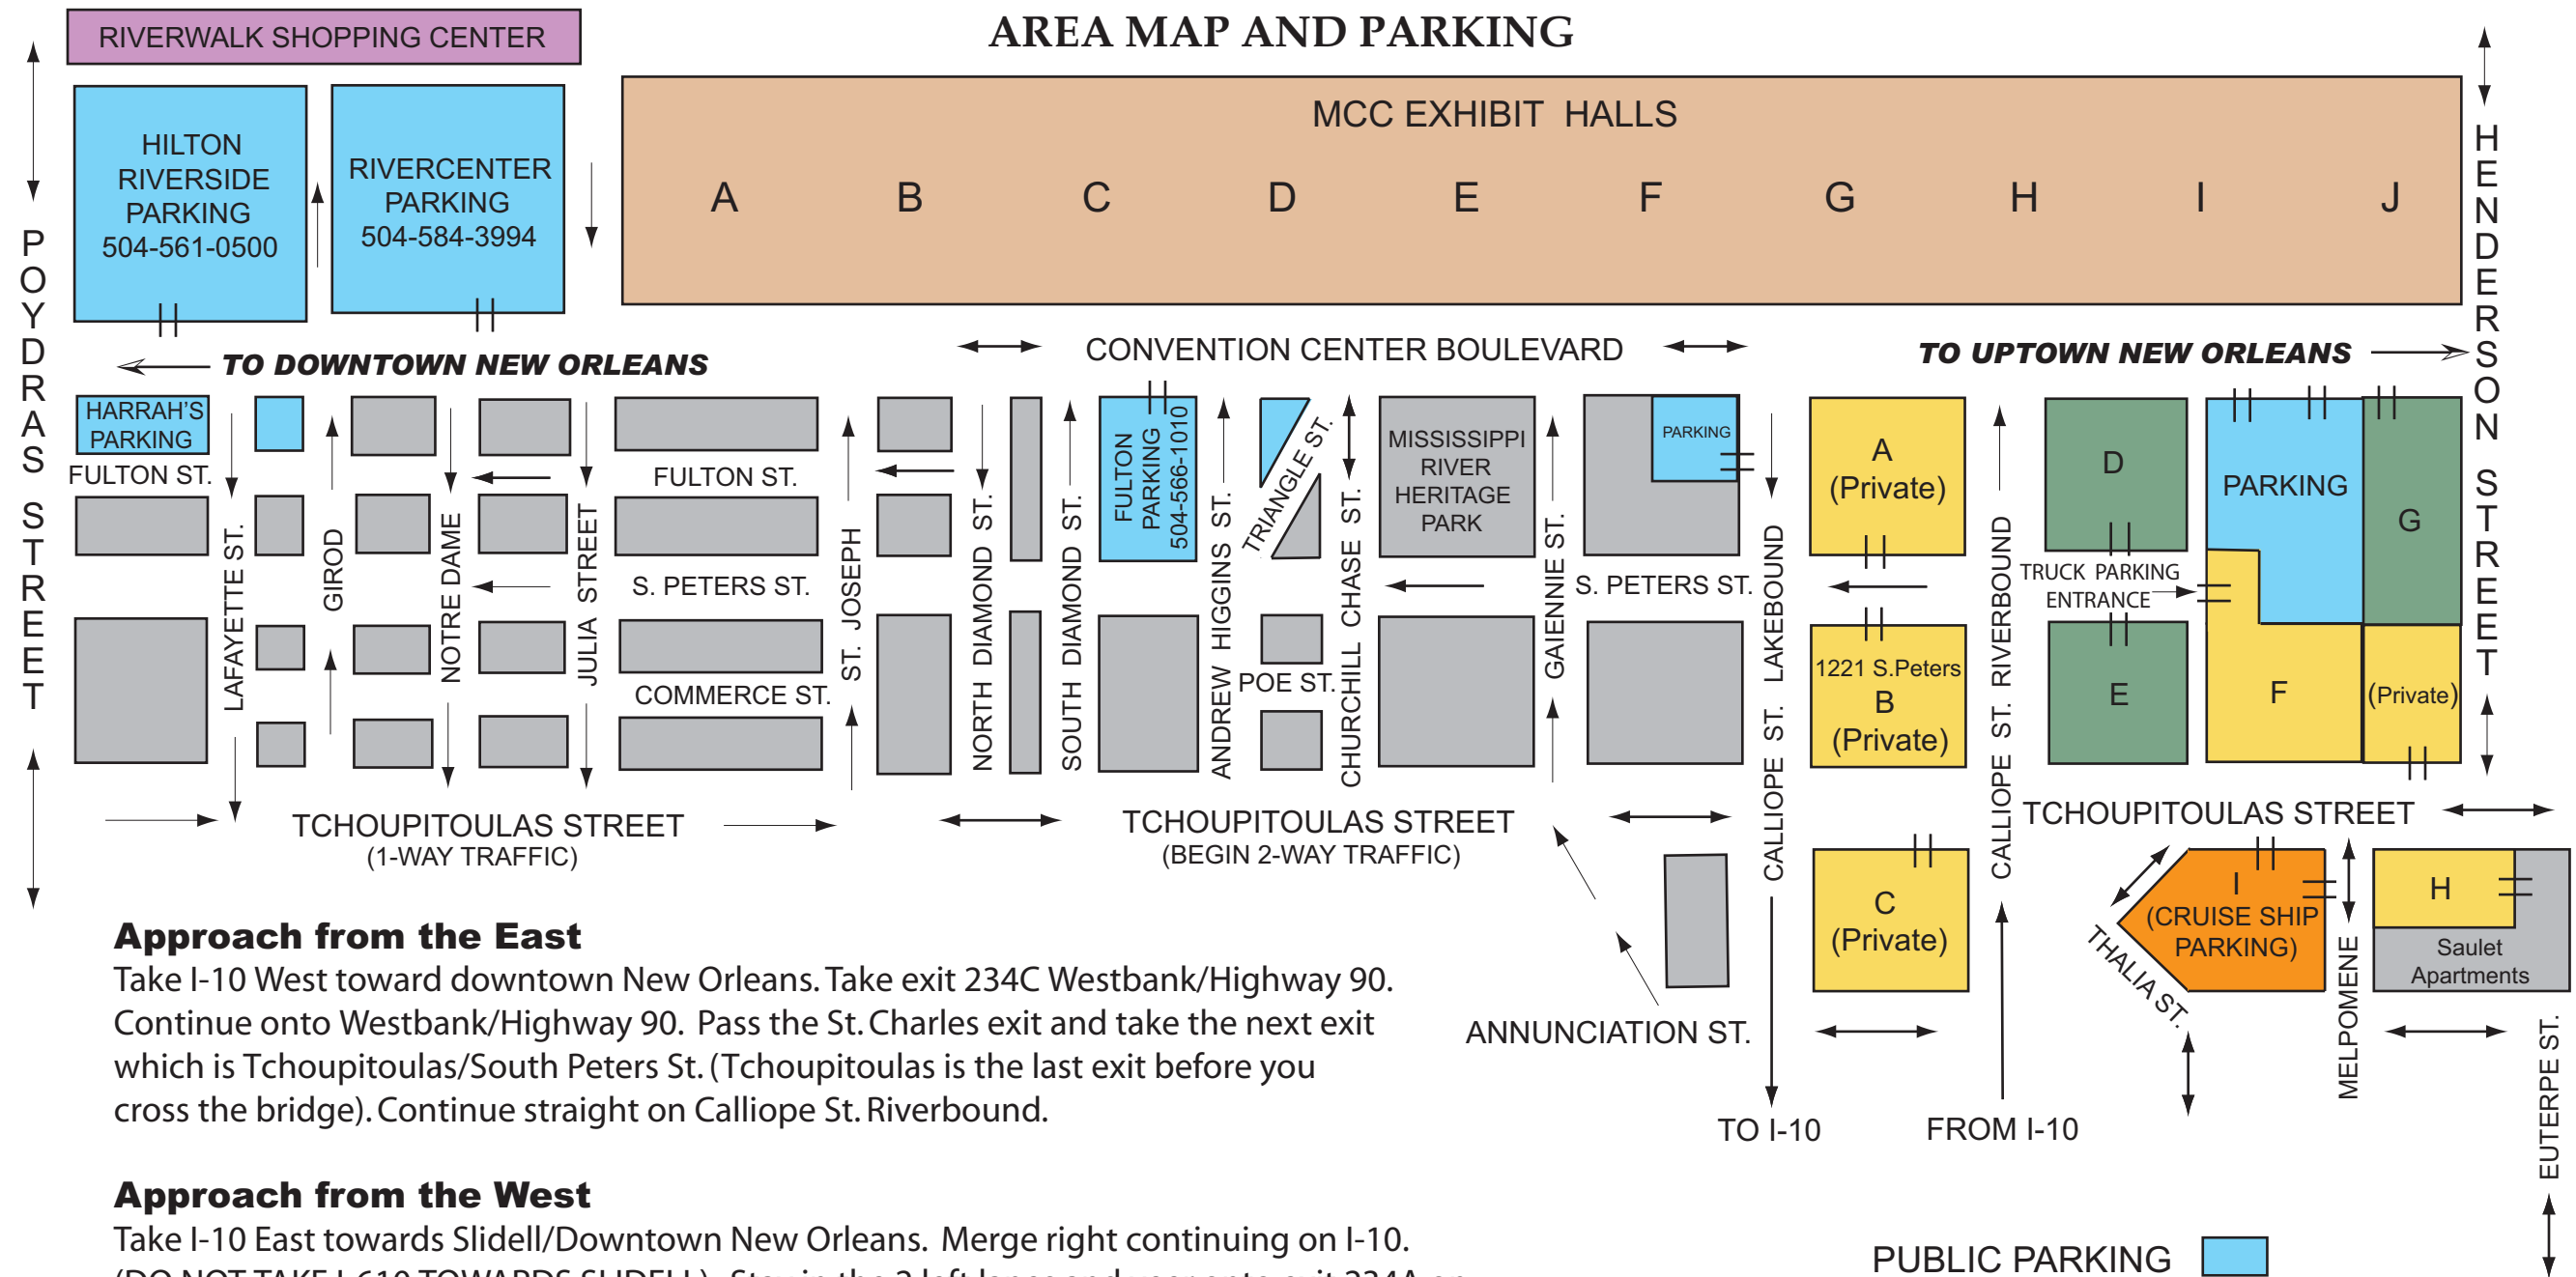

## AREA MAP AND PARKING

### Approach from the East

Take I-10 West toward downtown New Orleans. Take exit 234C Westbank/Highway 90. Continue onto Westbank/Highway 90. Pass the St. Charles exit and take the next exit which is Tchoupitoulas/South Peters St. (Tchoupitoulas is the last exit before you cross the bridge). Continue straight on Calliope St. Riverbound.

### Approach from the West

Take I-10 East towards Slidell/Downtown New Orleans. Merge right continuing on I-10. (DO NOT TAKE I-610 TOWARDS SLIDELL). Stay in the 2 left lanes and veer onto exit 234A on the left toward Westbank/Highway 90. (DO NOT REMAIN ON I-10 TOWARDS SLIDELL). Exit right at Tchoupitoulas/South Peters St. exit (Tchoupitoulas is the last exit before you cross the bridge). Continue straight on Calliope Street Riverbound.

- PUBLIC PARKING
- TRUCK PARKING
- AUTO/ TRUCK - INTERCHANGEABLE PARKING